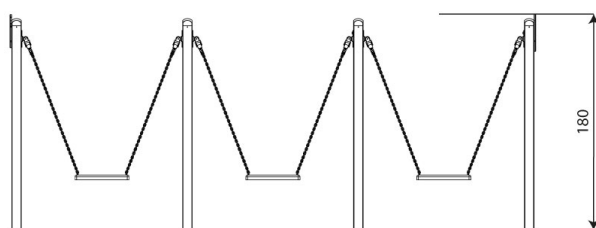

Product technical sheet

SWING ST0512

1-3/3-14

3 kids

29,8 m²

R1

R2

R3

Material specification

- Stainless steel, hot-dip galvanized and powder coated or powder galvanized and powder coated steel construction of 80 x 80 mm profile,
- Colorful elements made of durable HDPE plate, resistant to weather conditions,
- Attested, safe seats,
- Calibrated stainless steel chains, preventing fingers entrapment,
- Stainless steel swing fittings,
- Stainless steel screws and/or screws covered with plastic caps,
- Safe end caps on top of the structure made of rubber or polypropylene,

Physical development

rocking

Product technical sheet

SWING ST0512

Product data

Length	40 cm
Width	440 cm
Total height	180 cm
Age group	1-3/3-14 years
Number of users	3 kids
Safety zone	29,8 m2
Free fall height	99 cm
In accordance with norm EN	1176-1:2017
Weight of the heaviest part	12 kg
Dimensions of the largest part	225x8x8 cm
Availability of spare parts	YES
Installation time	1,5 h
Color options	

Data is subject to change without prior notice.

Additional information

- equipment intended for public playgrounds;
- equipment has a certificate issued by an accredited entity or a declaration of conformity;
- no sharp edges or chinks that would pose a danger of jimmieing the head, fingers or any other body parts;
- anchoring on flat surface, 80/70/60 cm deep;
- render is for reference only, the actual appearance of the equipment and its color may vary;