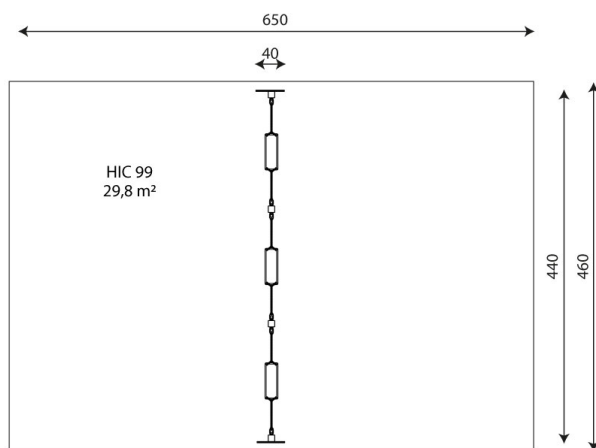

Product technical sheet

SWING ST0512

1-3/3-14

3 kids

29,8 m²

R1

R2

R3

Material specification

- Stainless steel, hot-dip galvanized and powder coated or powder galvanized and powder coated steel construction of 80 x 80 mm profile,
- Colorful elements made of durable HDPE plate, resistant to weather conditions,
- Attested, safe seats,
- Calibrated stainless steel chains, preventing fingers entrapment,
- Stainless steel swing fittings,
- Stainless steel screws and/or screws covered with plastic caps,
- Safe end caps on top of the structure made of rubber or polypropylene,

Physical development

rocking

Product technical sheet

SWING ST0512

Product data

Length	40 cm
Width	440 cm
Total height	180 cm
Age group	1-3/3-14 years
Number of users	3 kids
Safety zone	29,8 m2
Free fall height	99 cm
In accordance with norm EN	1176-1:2017
Weight of the heaviest part	12 kg
Dimensions of the largest part	225x8x8 cm
Availability of spare parts	YES
Installation time	1,5 h
Color options	

Data is subject to change without prior notice.

Additional information

- equipment intended for public playgrounds;
- equipment has a certificate issued by an accredited entity or a declaration of conformity;
- no sharp edges or chinks that would pose a danger of jimmieing the head, fingers or any other body parts;
- anchoring on flat surface, 80/70/60 cm deep;
- render is for reference only, the actual appearance of the equipment and its color may vary;